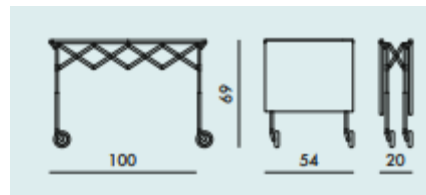

*Brand:* **KARTELL**

*Item type:* Foldable Trolley

*Item code:* 4463/09

*Designer:* Antonio Citterio and Oliver Löw

*Color:* Black

*Dimension:* 100 x 69 x 54 cm

*Click the link for more option and finishes:*